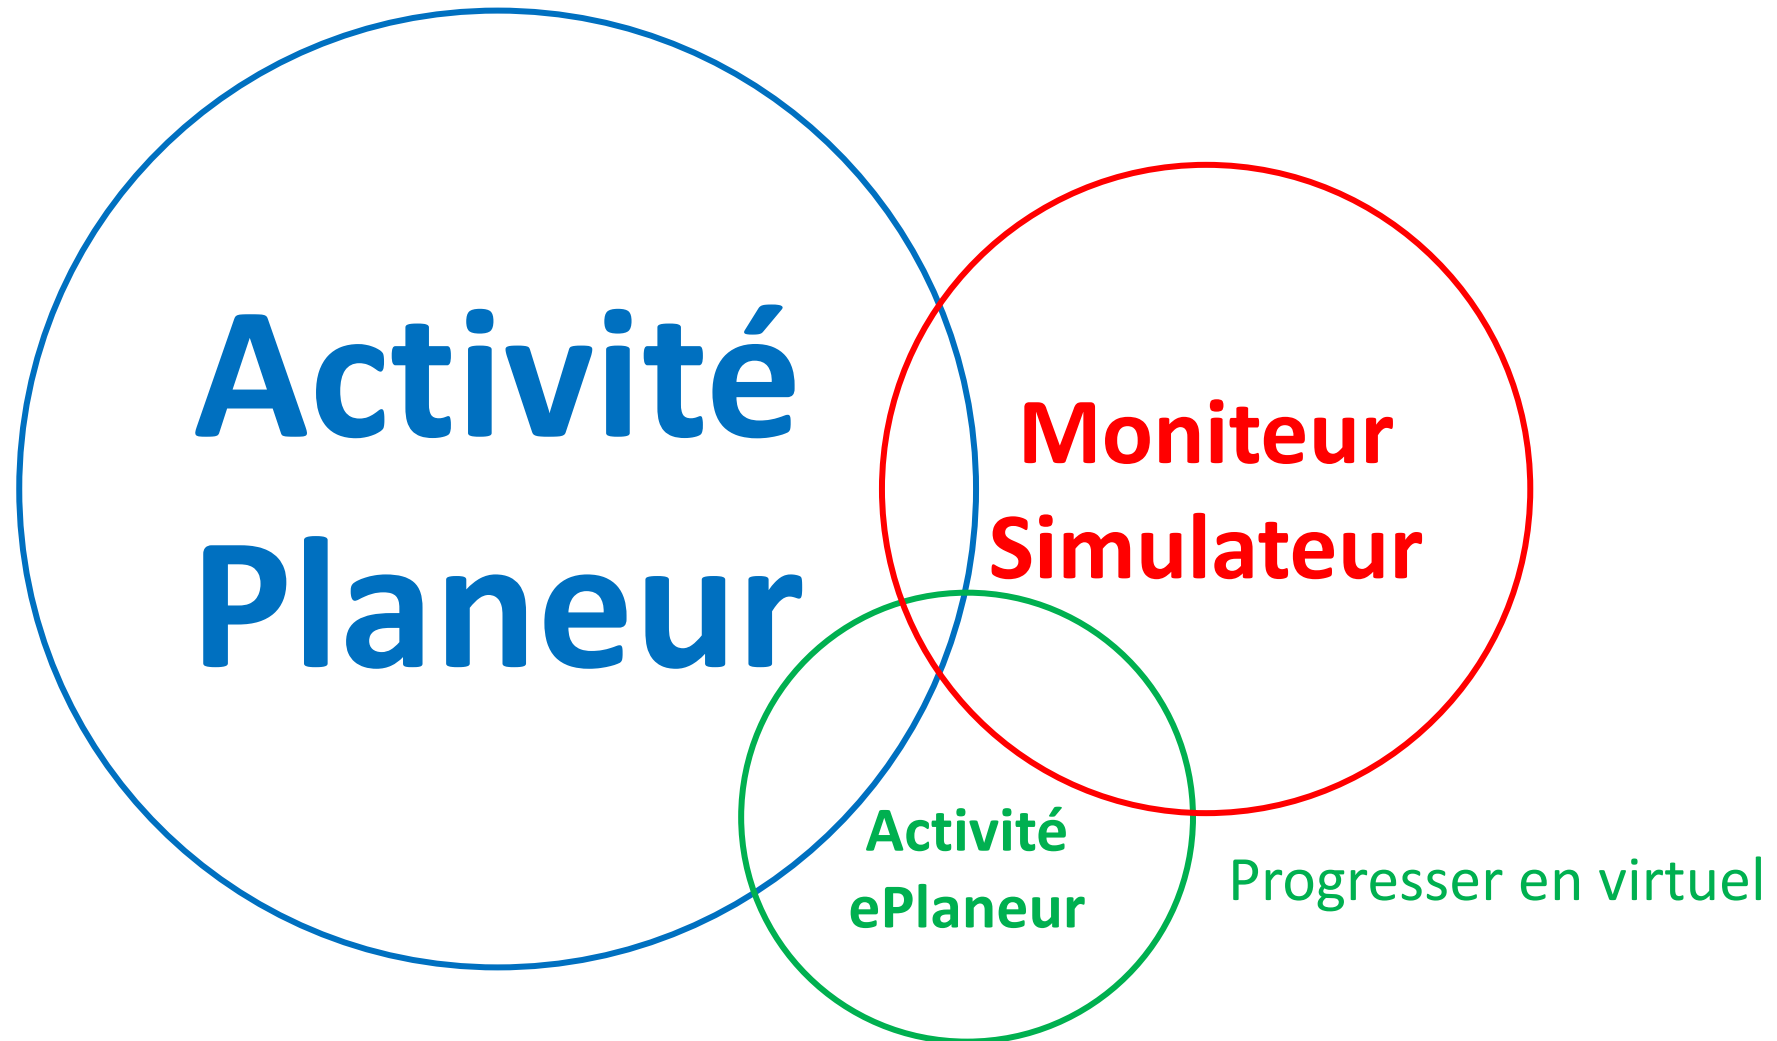

An aerial photograph showing the wing of a glider in the foreground, extending from the left towards the center. The wing is white with a yellow and orange striped tip. Below the wing, a vast valley unfolds, featuring rolling green hills, patches of brown forest, and a small blue lake. In the distance, a range of mountains is visible under a blue sky with scattered white clouds.

Activité ePlaneur, une passerelle du virtuel au réel.

Michel Rouleau - février 2024

ePlaneur comme loisir

Finalité de l'activité ePlaneur

ePlaneur comme loisir