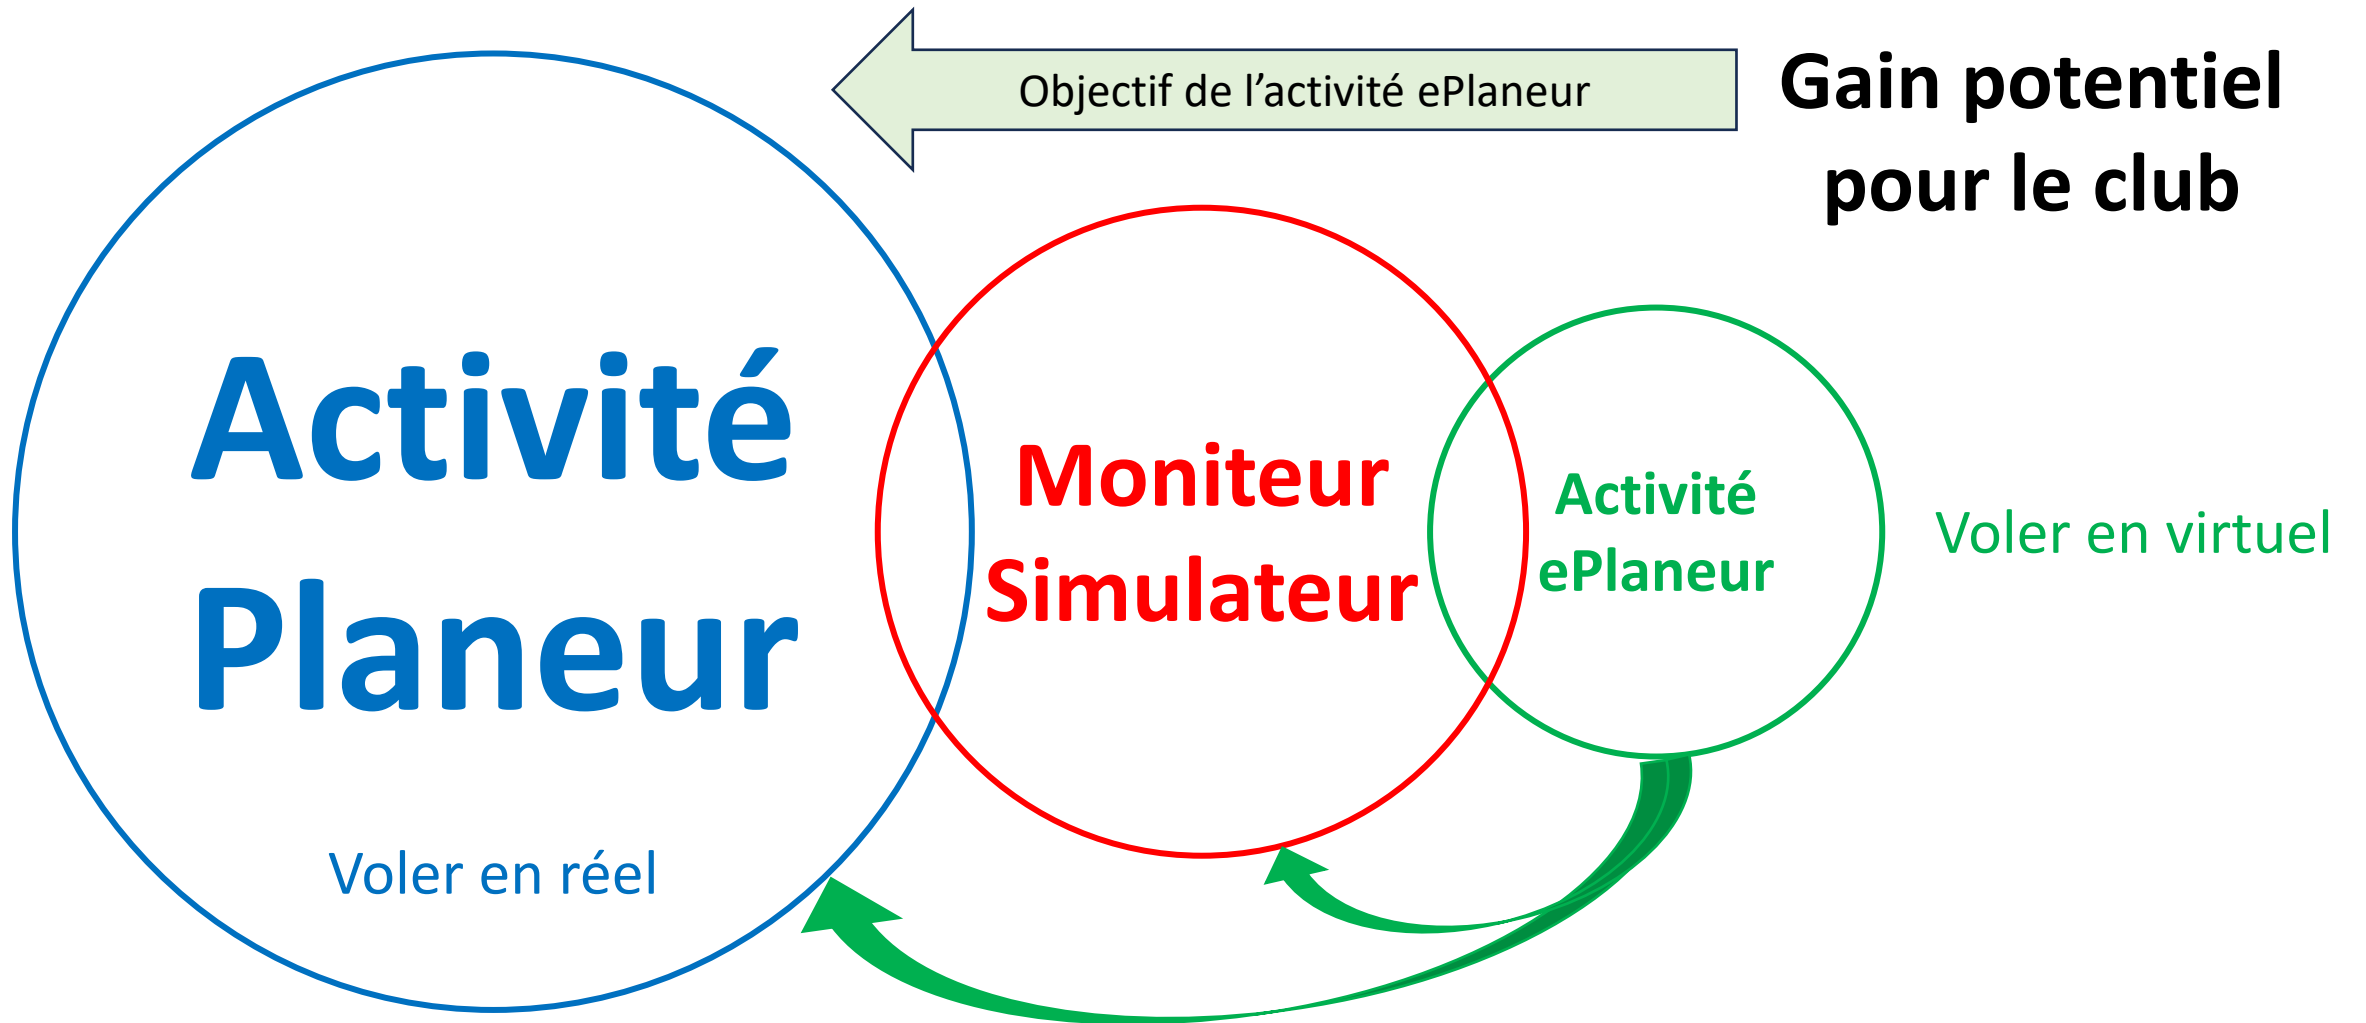

An aerial photograph showing the wing of a glider in the foreground, extending from the left towards the center. The wing is white with a yellow and orange striped tip. Below the wing, a vast valley unfolds, featuring rolling green hills, patches of brown forest, and a small blue lake. In the distance, a range of mountains is visible under a blue sky with scattered white clouds.

Activité ePlaneur, une passerelle du virtuel au réel.

Michel Rouleau - février 2024

ePlaneur comme loisir

Finalité de l'activité ePlaneur

ePlaneur comme loisir